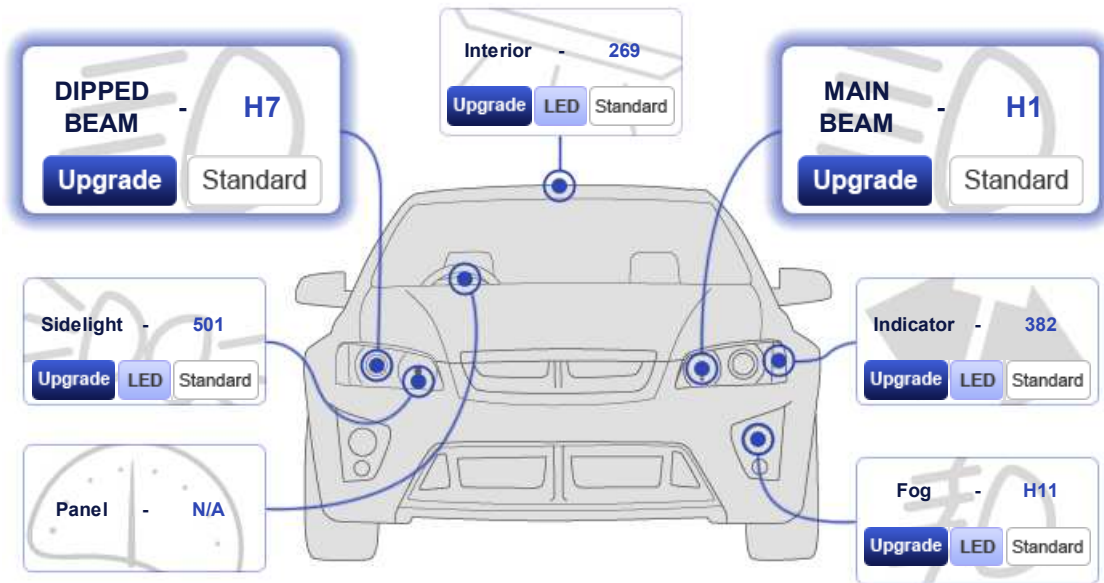

You searched for: FORD MONDEO 02-03

- Click on the Upgrade buttons to see the **upgrade** bulbs available for that application.
- Click on the Standard buttons to see the **standard** bulbs available for that application.

FRONT

Note: due to manufacturer variations we strongly advise that you confirm the bulbs required by referring to your vehicle handbook/manual. This database is a guide only. While we strive to keep it as up to date and accurate as possible we cannot guarantee the results are correct.