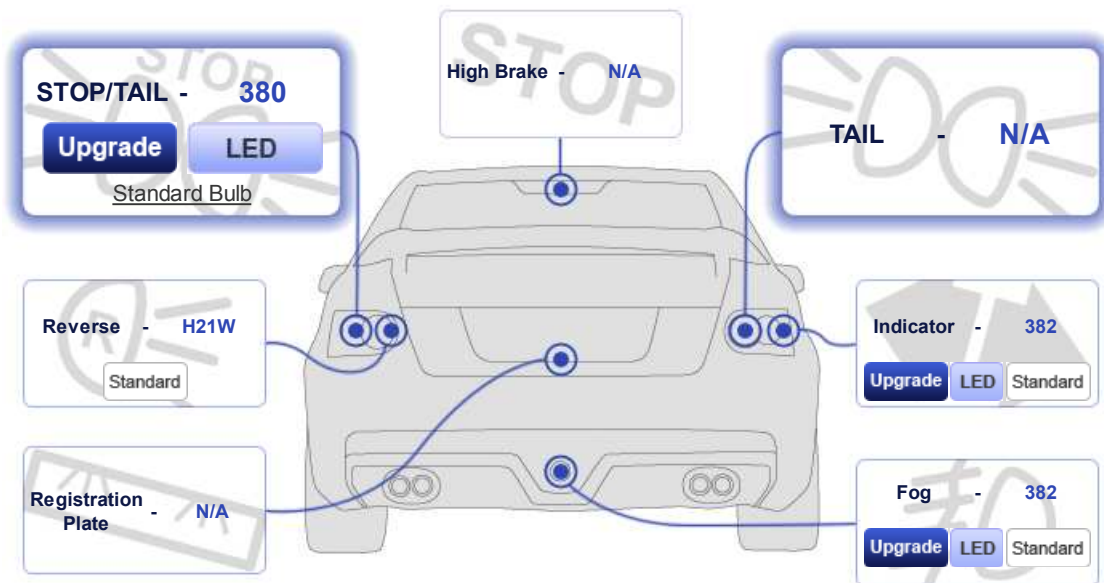

REAR

Note: due to manufacturer variations we strongly advise that you confirm the bulbs required by referring to your vehicle handbook/manual. This database is a guide only. While we strive to keep it as up to date and accurate as possible we cannot guarantee the results are correct.

Copyright © 2005-2010 Autobulbs Direct Ltd.